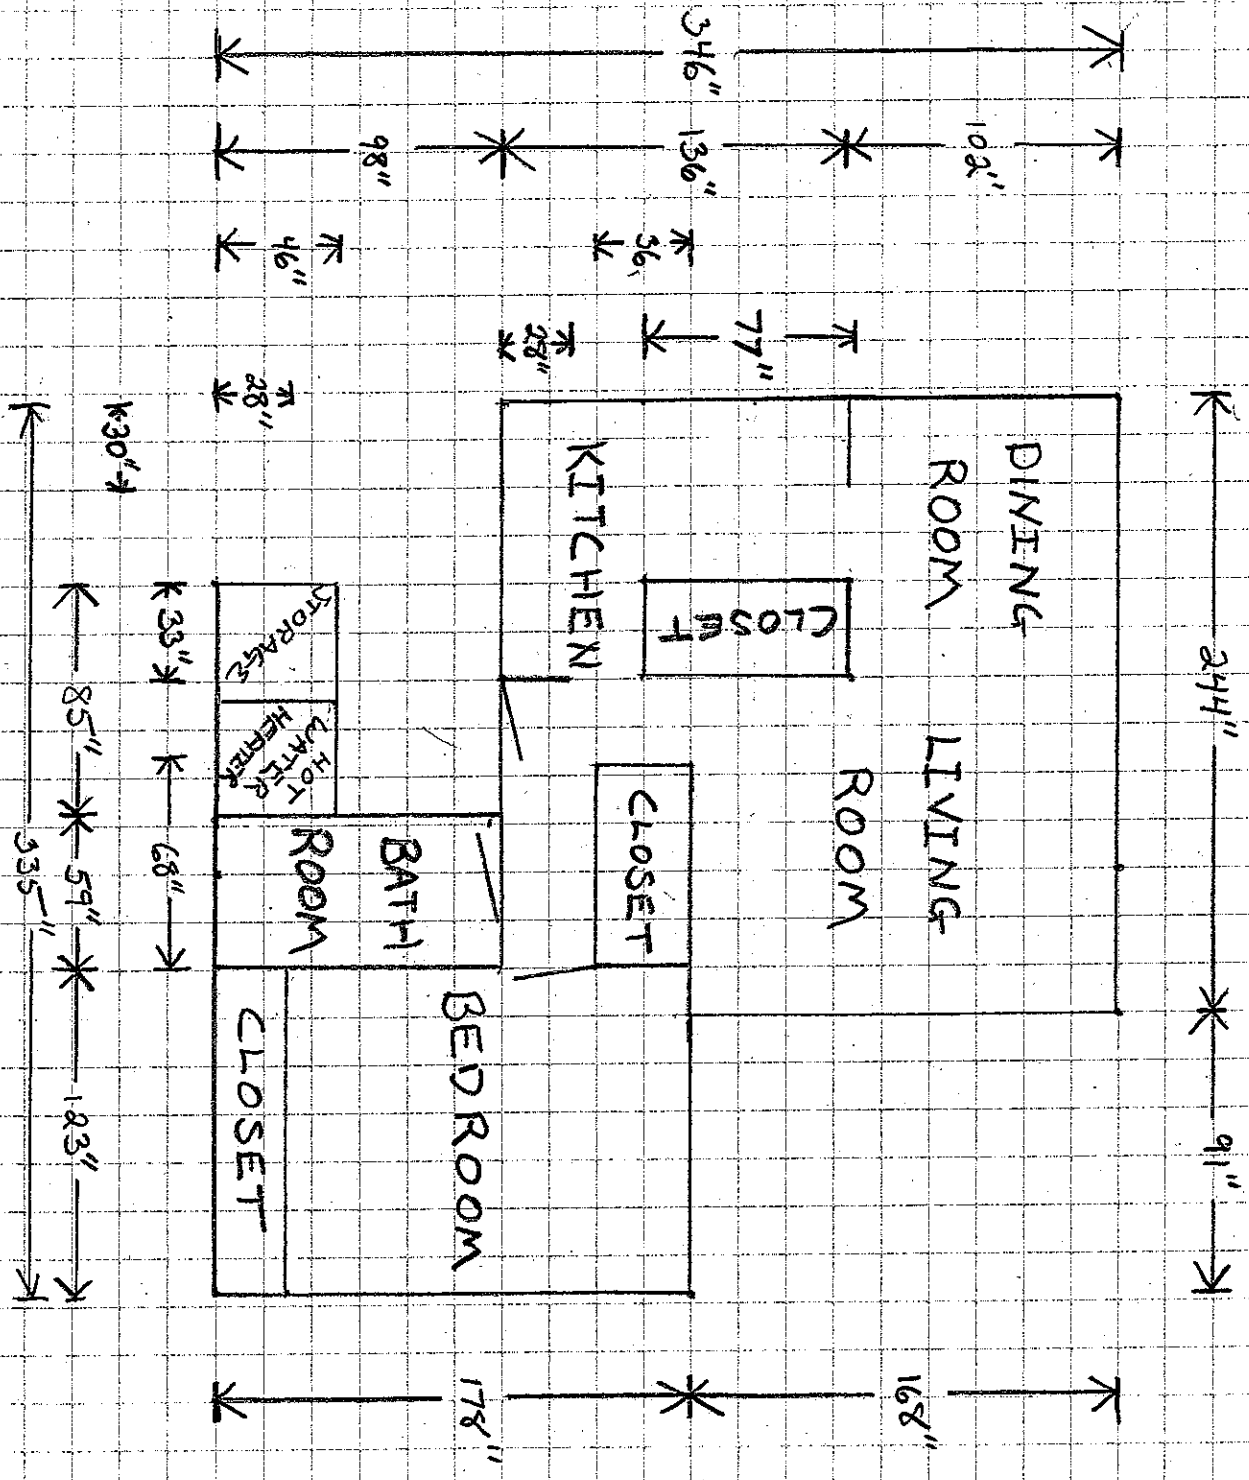

# CASA WEST

## ONE BEDROOM FLOOR PLAN

605 Square Feet Total

EACH SQUARE APPROX 12"